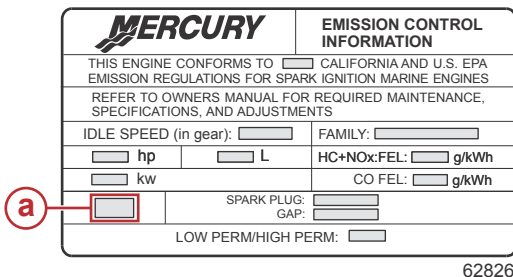

#### Serial number decal

- a - Old style with year manufactured date
- b - New style without year manufactured date

The month and year manufactured will be included on the Emission Control Information label that is on the powerhead, as well as on the box matte.