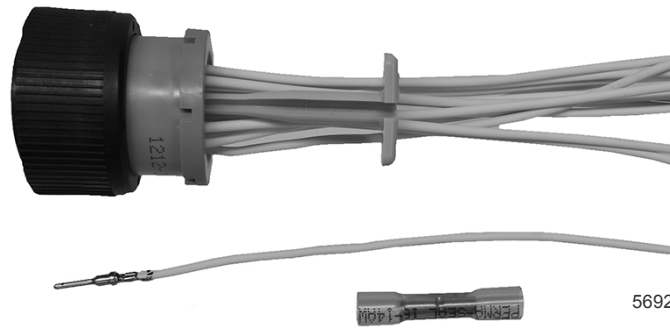

NOTE: Installation instructions are included with each harness repair kit.

IMPORTANT: Refer to Mercury Outboard Service Bulletins 2009-24 and 2010-07 for additional engine wiring harness repair kits.

8M0096940 Wiring Harness Repair Kit (14-Pin Male)		Where Used	
 <p style="text-align: right;">56735</p>		All 14-pin male wiring harness connectors	
Ref.	Description	Qty.	Part Number
a	Harness repair kit (14-pin male)	1	NSS
b	Crimp splice 16–14 AWG	14	896711T

8M0062009 Wiring Harness Repair Kit (14-Pin Female)

Where Used

All 14-pin female wiring harness connectors

Ref.	Description	Qty.	Part Number
a	Harness repair kit (14-pin female)	1	NSS
b	Crimp splice 16–14 AWG	14	896711T

Service Tip

These kits can be disassembled and the parts used for quick repairs of the individual pin and wire or harness connector. Use the de-pinning tool to extract the wires from the connector.

De-pinning Tool	896352A01
	Aids in the removal of wires from the 14-pin connector.