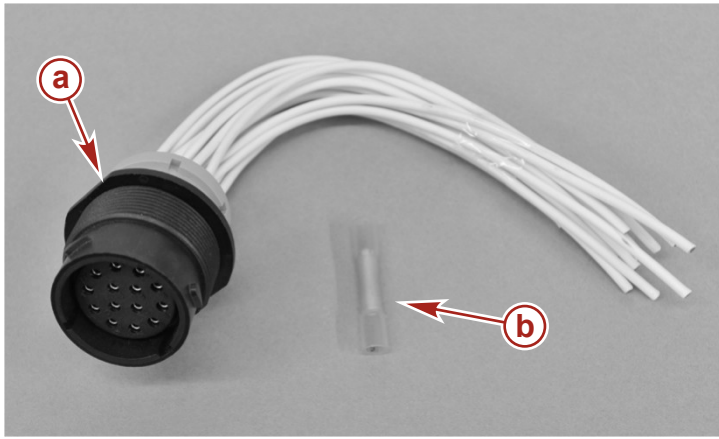

Situation

This service bulletin releases two new 14-pin (both male and female) wiring harness repair kits. These kits are to be used for the warranty repair of the 14-pin connectors used on the wiring harness and various extension harnesses. These kits are intended to eliminate the unnecessary replacement of the helm-to-engine wiring harnesses and are an economical option for nonwarrantable repairs.

NOTE: Installation instructions are included with each harness repair kit.

IMPORTANT: Refer to Mercury Outboard Service Bulletins 2009-24 and 2010-07 for additional engine wiring harness repair kits.

8M0096940 Wiring Harness Repair Kit (14-Pin Male)		Where Used	
 <p style="text-align: right;">56735</p>		All 14-pin male wiring harness connectors	
Ref.	Description	Qty.	Part Number
a	Harness repair kit (14-pin male)	1	NSS
b	Crimp splice 16–14 AWG	14	896711T

8M0062009 Wiring Harness Repair Kit (14-Pin Female)

Where Used

All 14-pin female wiring harness connectors

Ref.	Description	Qty.	Part Number
a	Harness repair kit (14-pin female)	1	NSS
b	Crimp splice 16–14 AWG	14	896711T