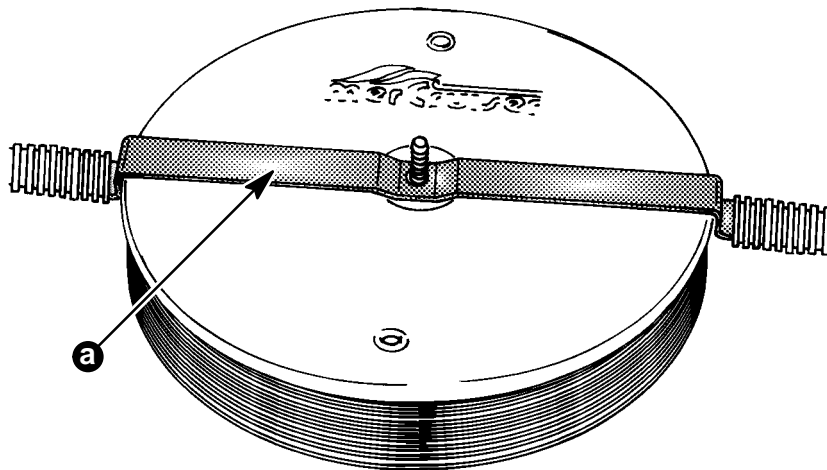

TO: SERVICE MANAGER MECHANICS
PARTS MANAGER

No. 93-4

A. REQUIRED FLAME ARRESTOR REPLACEMENT

Models

MCM 5.7L Alpha Stern Drive Engines Only
Serial Number: 0F000455-0F010698

NOTE: Does not effect MCM 5.7L Bravo Stern Drive, MIE 5.7L Inboard or MIE 5.7L Ski Engines.

Problem

This engine had the wrong model flame arrestor installed. This will cause the engine to run rich.

Correction

Remove cover and look at the flame arrestor.
Without vent hose cross piece - wrong type, must be changed.
With vent hose cross piece – correct type, do not change.

a - Vent Hose Cross Piece

Parts Required

(1) 805298A1 Flame Arrestor

Warranty

Fill out warranty claim and send it to your normal warranty processing center. More than one engine can be put on a claim as long as you list the part number, engine model, serial number and labor hours for each engine on separate lines.