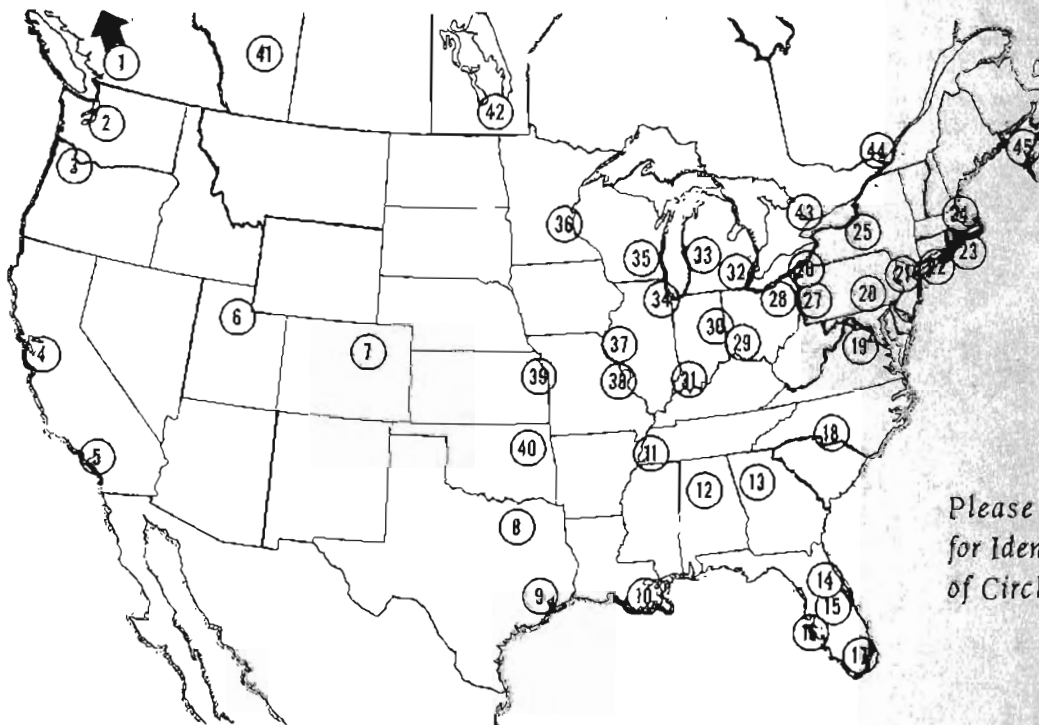

MERCURUISER SERVICE BULLETIN

Section: XII (Service
Bulletins)
Number: X 64-09
Date : 5/6/64

Quicksilver Propeller Repair Stations

Beaver Dam, Wis.
U.S.A.

USE ONLY Factory-Authorized 'Quicksilver Propeller Repair Stations' for Quicksilver Propeller Repairs!

Factory-Authorized Quicksilver Propeller Repair Stations have been set up to give the lowest prices possible in exchange for the highest quality and superb precision workmanship.

Authorized stations -- and they alone -- have the original equipment, designed and manufactured by the Kiekhaefer Corporation, and have the genuine replacement Flo-Torg clutches.

Kiekhaefer Quicksilver Propeller Repair Stations are centrally located in population and recreation areas throughout the North American Continent and in a number of foreign countries, as identified on the map, below, and listed, over. Use these factory-equipped facilities exclusively! It is your customer's assurance that his propeller's original superb precision will be restored in the process of repair.

Remember to advise all of your customers to "carry a spare propeller", preferably one of lower pitch for water skiing and for moving heavier loads.

Quicksilver Propeller Repair Station Locations

Please Turn Page
for Identification
of Circled Numbers

For location of propeller repair stations in overseas countries, write Kiekhaefer Corporation, Parts & Service Division, Beaver Dam, Wis. (Do not send propeller.)