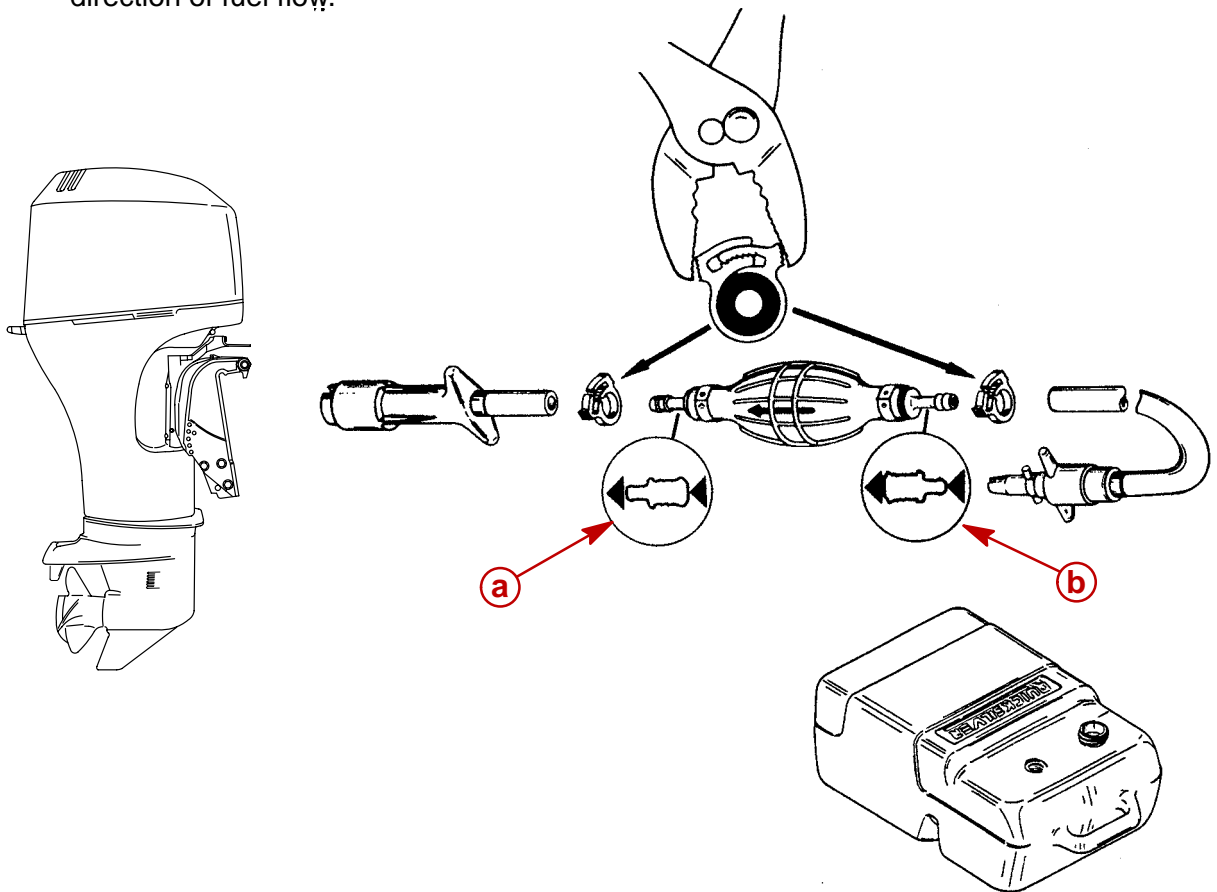

## Important Information For Service Primer Bulbs Part Number 89396t38 (Mercury Precision Part)

This primer bulb fits all Mercury, Mariner and Force outboards with 1/4 inch (6mm) inside diameter fuel line.

All assemblies using one white and one yellow connector should have white connected to the engine fuel line and yellow connected to the fuel tank fuel line.

If an arrow is present on the primer bulb, it should point towards the engine, indicating the direction of fuel flow.

- a** - White
- b** - Yellow